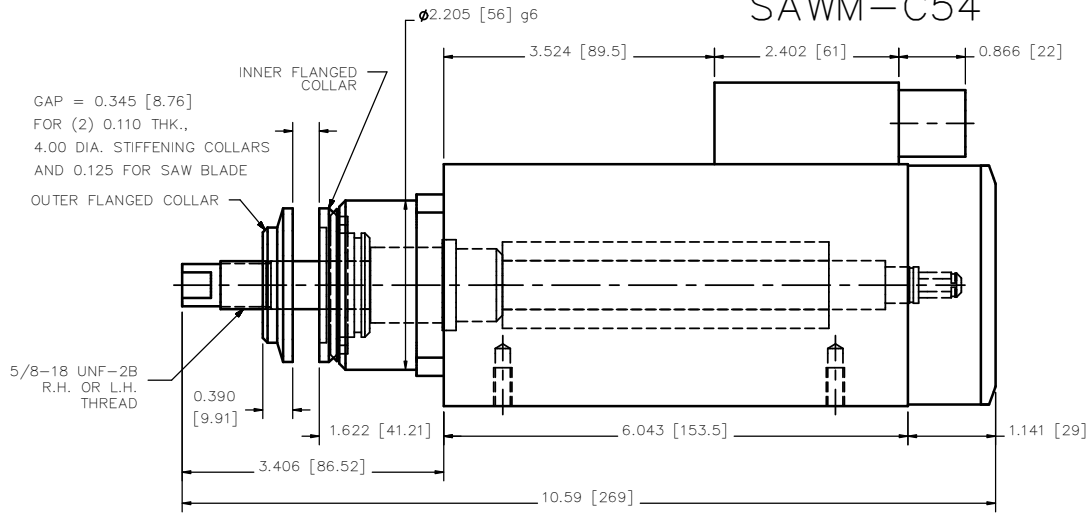

# SAWM-C54

POWER CURVE 54  
 MAX. SPEED = 24000  
 NOMINAL SPEED = 18000  
 rpm

WEIGHT: ~4 kg  
 ~8.8 lb.