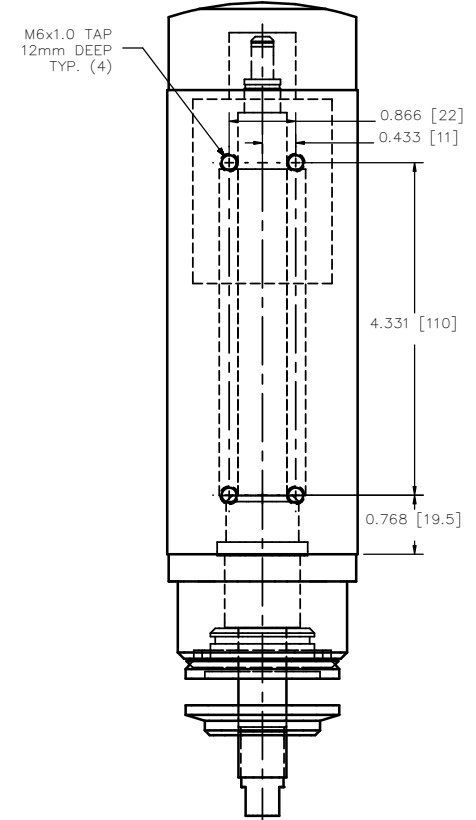

# SAWM-C54

POWER CURVE 54  
 MAX. SPEED = 24000  
 NOMINAL SPEED = 18000  
 rpm

WEIGHT: ~4 kg  
 ~8.8 lb.