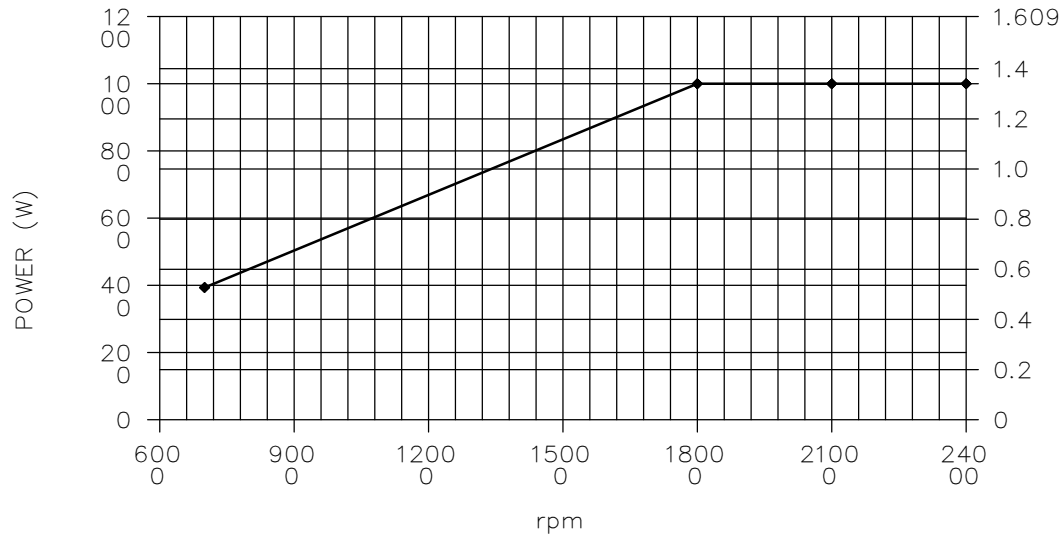

# SAWM-C54

POWER CURVE 54  
 MAX. SPEED = 24000  
 NOMINAL SPEED = 18000  
 rpm

WEIGHT: ~4 kg  
 ~8.8 lb.