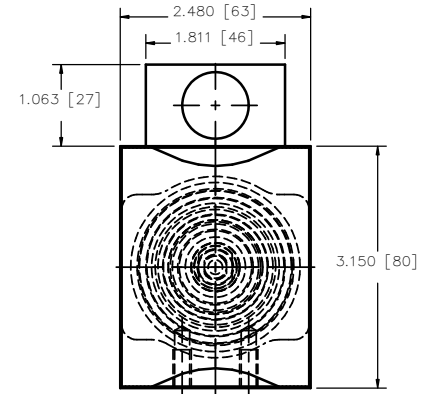

# SAWM-C54

POWER CURVE 54  
 MAX. SPEED = 24000  
 NOMINAL SPEED = 18000  
 rpm

WEIGHT: ~4 kg  
 ~8.8 lb.